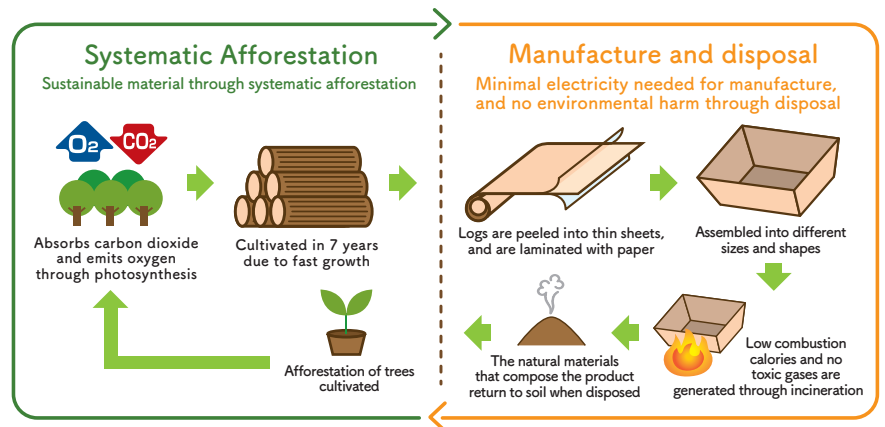

# CoCowood

CoCowood Catalogue

*Eco-friendly container*

CoCowood is an eco-friendly container made from "falcata", a type of tree mainly afforested in Indonesia.

Falcata grows quickly and absorbs carbon dioxide at a high rate, making it an effective option in preventing global warming.

## What is "CoCowood"?

Systematically afforested falcata trees are cultivated and peeled into thin sheets, laminated with glassine paper, then cut and assembled into different sizes and shapes. The boxes are water resistant and compatible to different types of use such as microwave heating and freezing. Mainly composed of natural materials, CoCowood is a high-end, ecological, functional option.

## What is Falcata?

Falcata (Falcataria) is a genus of flowering plants in the legume family, and is mainly afforested in East Asia. Falcataria has the fastest growing speed out of afforested trees, and grows to about 15 meters in length, and 25~35cm in diameter in about 5 to 7 years. It can also grow in poor soils, making it adaptable to many environments.